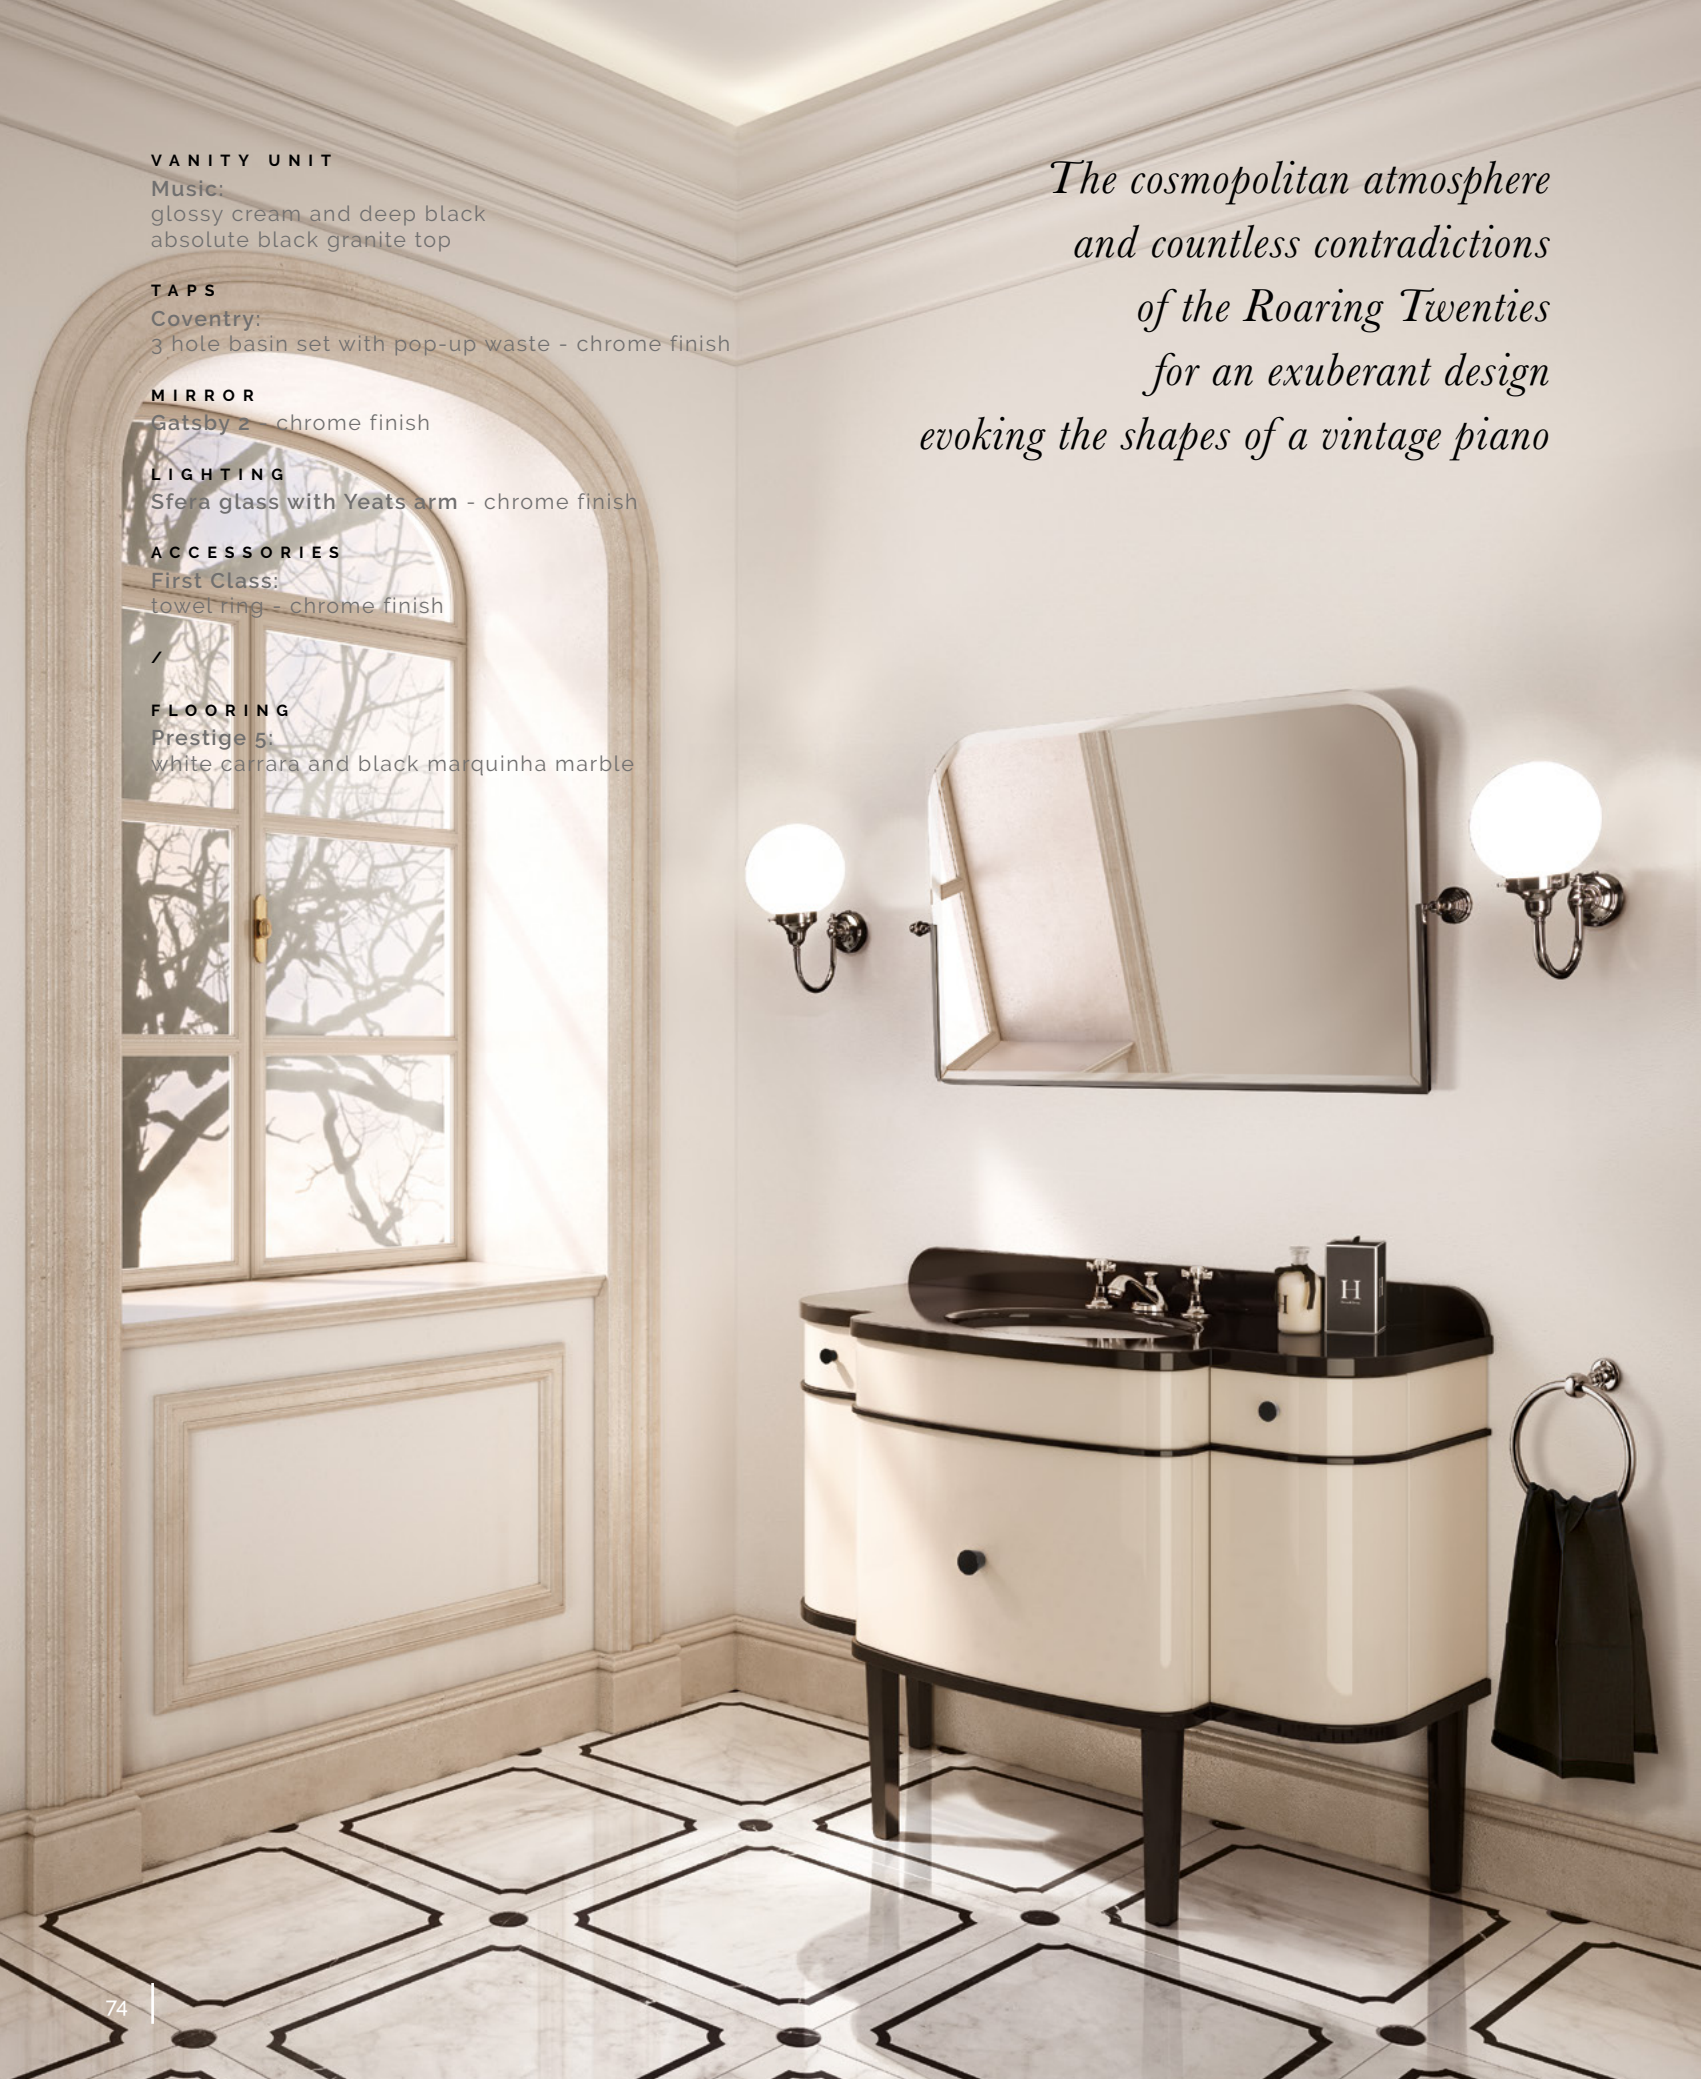

VANITY UNIT

Music:
glossy cream and deep black
absolute black granite top

TAPS

Coventry:
3 hole basin set with pop-up waste - chrome finish

MIRROR

Gatsby 2 - chrome finish

LIGHTING

Sfera glass with Yeats arm - chrome finish

ACCESSORIES

First Class:
towel ring - chrome finish

FLOORING

Prestige 5:
white carrara and black marquina marble

*The cosmopolitan atmosphere
and countless contradictions
of the Roaring Twenties
for an exuberant design
evoking the shapes of a vintage piano*