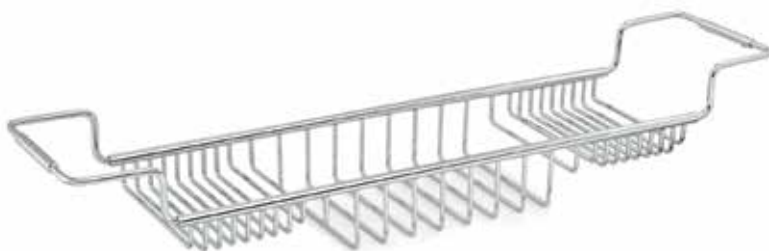

Cabide  
Robe Hook

Toalheiro (45cm)  
Towel Rail (45cm)

Toalheiro (60cm)  
Towel Rail (60cm)

Saboneteira  
Soap Basket

Varão de banheira (156 x 64cm | 110 x 64cm | 80 x 64cm)  
Shower Rail (156 x 64cm | 110 x 64cm | 80 x 64cm)

Saboneteira grande  
Large Soap Basket

Suporte de banheira (66,8 - 90cm)  
Bath Rack (66,8 - 90cm)

Saboneteira  
Soap Dish

Suporte copo parede  
Tumbler Holder

Porta rolos  
Toilet Roll Holder with Rail

Porta rolos  
Toilet Roll Holder