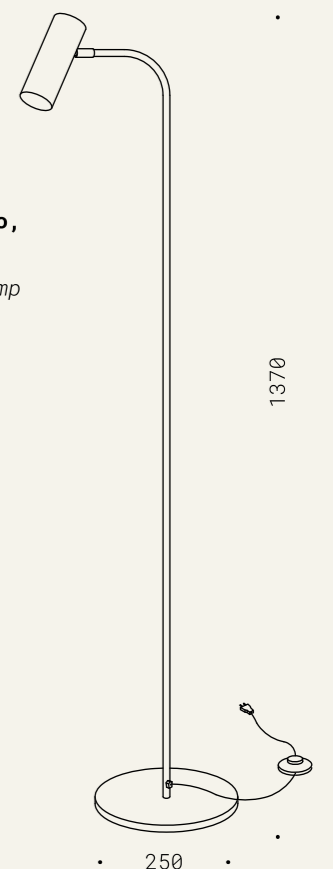

IMBUTO GRANDE

Corpo in alluminio o ottone, doppio cappello orientabile, lampadina non inclusa, disponibile in ottone naturale | ottone brunito | acidatura di alluminio | verniciatura crema. Possibilità di versione biemissione.

Aluminium or brass, adjustable double hat, lamp not included, available in natural brass | burnished brass | etched aluminium | cream painted. Possibility of biemission version.

70.054
E27 E14 230V
IP20 CE ⊕

CILINDRO 2X SU BARRA

Corpo in ferro ed alluminio in verniciatura nero opaco, particolari ottone, doppio cilindretto orientabile, LED luce calda, driver incluso in barra parete.

Iron and aluminium, matte black painted, brass details, adjustable double cylinder, warm white LED, base built-in driver.

70.092
2x LED trittico 350mA 3.6W
2700K 400Lm
IP20 CE ⊕

PUNTO DI VISTA LUNGO

Corpo in alluminio in finitura acidatura chiara, base per installazione a laterizio o cartongesso, particolari bruniti, cilindro orientabile, LED luce calda, driver incluso da installare remoto.

Aluminium, light etched finish, base for brick or plasterboard installation, burnished details, adjustable cylinder, warm white LED, driver included to be installed separately.

70.018
LED trittico 500mA 6W
2700K 500Lm
IP20 CE ⊕

BOLLA BAT

Corpo in ottone naturale, base in verniciatura ottone brunito, LED luce calda.

Natural brass, floor base in burnished brass painted finish, warm white LED.

70.036.B
LED trittico 350mA 3W
DIM. 2700K 400Lm
batteria 5.2V
7H massima luminosità
IP44 CE ⊕

TUBULAR

Corpo in alluminio in verniciatura nero opaco, cilindro centrale con luce biemissione, particolari ottone, lampadine LED incluse.

Aluminium, matte black painted, central cylinder with double emission, brass details, LED lamps included.