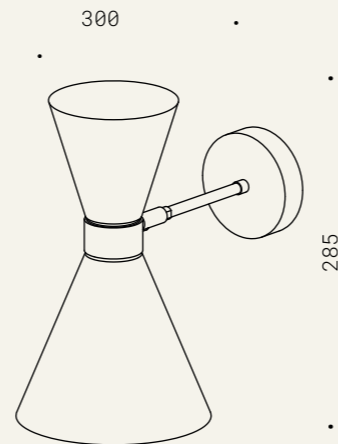

IMBUTO GRANDE

Corpo in alluminio o ottone, doppio cappello orientabile, lampadina non inclusa, disponibile in ottone naturale | ottone brunito | acidatura di alluminio | verniciatura crema. Possibilità di versione biemissione.

Aluminium or brass, adjustable double hat, lamp not included, available in natural brass | burnished brass | etched aluminium | cream painted. Possibility of biemission version.

70.054
E27 E14 230V
IP20 CE ⊕

CILINDRO 2X SU BARRA

Corpo in ferro ed alluminio in verniciatura nero opaco, particolari ottone, doppio cilindretto orientabile, LED luce calda, driver incluso in barra parete.

Iron and aluminium, matte black painted, brass details, adjustable double cylinder, warm white LED, base built-in driver.

70.092
2x LED trittico 350mA 3.6W
2700K 400Lm
IP20 CE ⊕

PUNTO DI VISTA LUNGO

Corpo in alluminio in finitura acidatura chiara, base per installazione a laterizio o cartongesso, particolari bruniti, cilindro orientabile, LED luce calda, driver incluso da installare remoto.

Aluminium, light etched finish, base for brick or plasterboard installation, burnished details, adjustable cylinder, warm white LED, driver included to be installed separately.

70.018
LED trittico 500mA 6W
2700K 500Lm
IP20 CE ⊕

BOLLA BAT

Corpo in ottone naturale, base in verniciatura ottone brunito, LED luce calda.

Natural brass, floor base in burnished brass painted finish, warm white LED.

70.036.B
LED trittico 350mA 3W
DIM. 2700K 400Lm
batteria 5.2V
7H massima luminosità
IP44 CE ⊕

TUBULAR

Corpo in alluminio in verniciatura nero opaco, cilindro centrale con luce biemissione, particolari ottone, lampadine LED incluse.

Aluminium, matte black painted, central cylinder with double emission, brass details, LED lamps included.