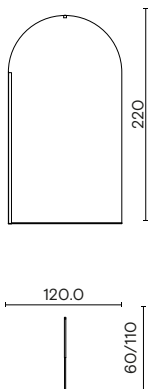

Code

EXNOUFSDOC/TRASP
EXNOUFSDOC/PINK
EXNOUFSDOC/GREEN

Category

Shower

Module Dimensions

100 x h 220 cm
thickness 8 mm

Materials

Glass, Varnished metal, Brass

Category

Shower

Module Dimensions

120 x h 220 cm
thickness 8 mm

Materials

Glass, Varnished metal, Brass

Colours

-  Matt Black
-  Light Pink
-  Light Green

Weight

-

Packaging Dimensions

-

Nouveau 120

FREESTANDING

SCALE 1:20

Product Fact Sheet