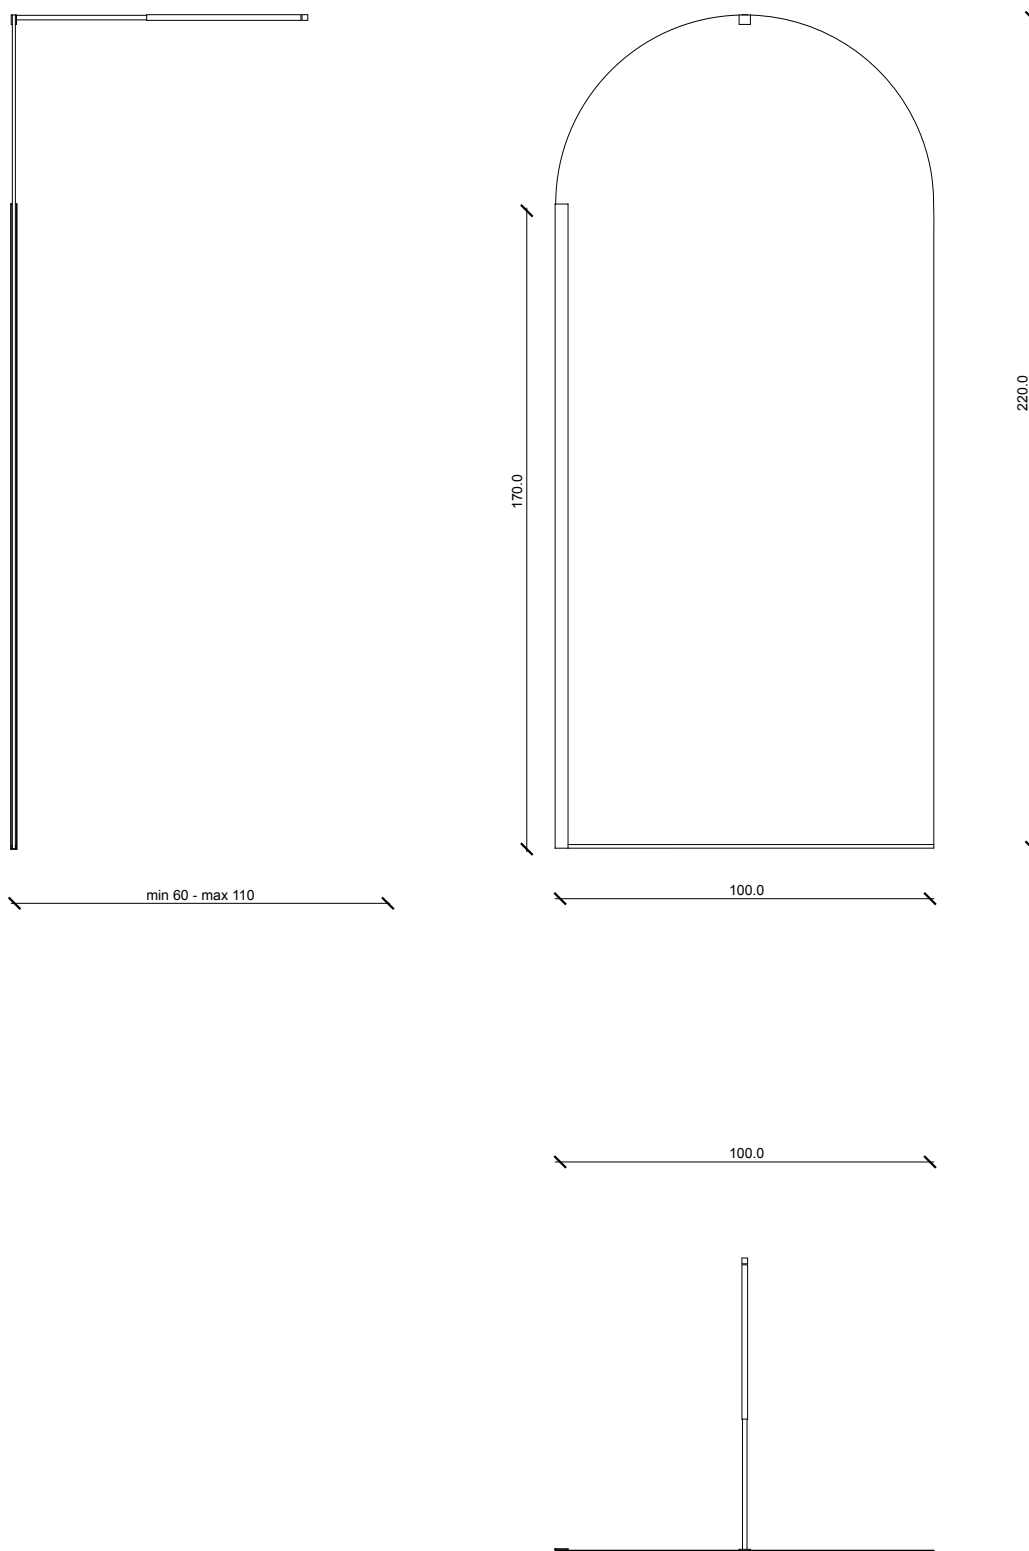

Nouveau 100

FREESTANDING

SCALE 1:20

Product Fact Sheet