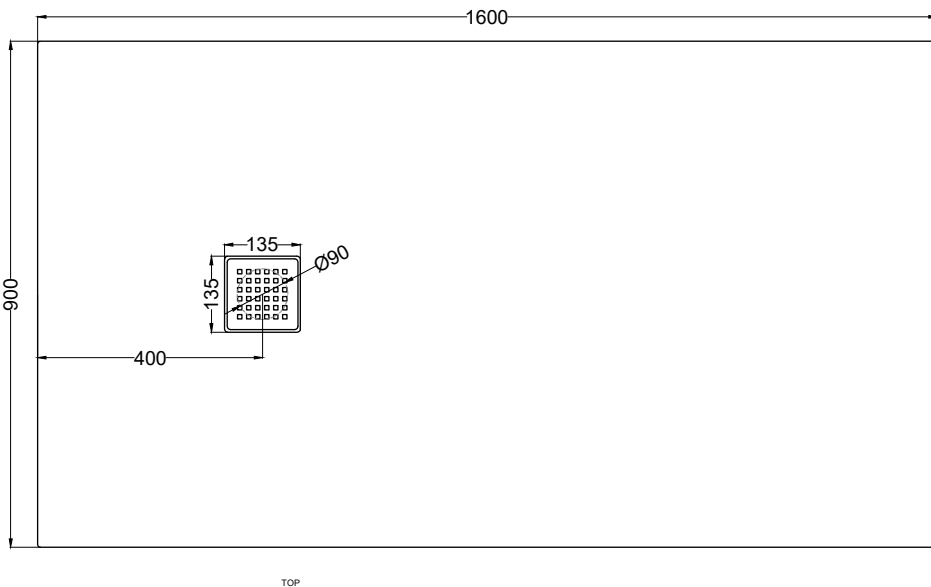

Attenzione: i lati di tagli dei formati a misura non sono smaltati

Attention: the cut edges of the made-to-measure products are not enameled.