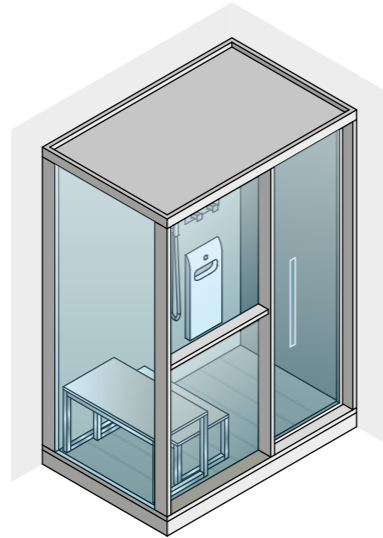

Materiali

Interno:

- Grès laminato 3,5 mm;
- Porte in vetro temperato 8 mm.

Arredi e pedana:

- Grès laminato 3,5 mm accoppiato su vetro temperato 15 mm.

Finiture esterne

Alluminio verniciato.

Pareti esterne a vista in grès laminato 3,5 mm.

Caratteristiche/Componenti hammam

Aquasteam.

Panche in grès laminato.

Illuminazione con cromoterapia a Led RGB, 5 colori fissi, 4 cicli dinamici e luce bianca.

Caratteristiche/Componenti doccia

Doccia a mano.

Miscelatore termostatico con deviatore a 3 vie.

Soffione doccia a soffitto 42 X 42 cm con funzioni pioggia e nebulizzazione.

Materials

Inside:

- 3.5 mm laminated grès porcelain;
- Doors in 8 mm tempered glass.

Fittings and platform:

- 3.5 mm laminated grès porcelain fitted to 15 mm toughened glass.

Outside wall finish

Painted aluminium;

Outside wall finish laminated grès porcelain 3.5 mm.

Hammam features/components

Aquasteam.

Unglazed porcelain tile benches.

Lighting system with Led RGB colour therapy,

- 5 fixed colours, 4 dynamic cycles and white light.

Shower features/components

Aquasteam.

Unglazed porcelain tile benches.

Lighting system with Led RGB colour therapy,

- 5 fixed colours, 4 dynamic cycles and white light.

Dimensioni e consumo

Dimensions and absorbed power

H-Medium

152 x 102 x h 220 cm

3,0 kW max

H-Large

173 x 102 x h 220 cm

4,5 kW max

effe

PERFECT WELLNESS
BY EFFEGIBI

PERFECT WELLNESS
SAUNA HAMMAM WATER