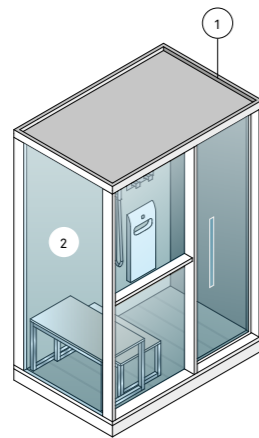

1 STRUTTURA
ESTERNA
OUTSIDE
STRUCTURE

2 HAMMAM, PARETI
ESTERNE E PEDANA
HAMMAM, OUTSIDE
AND PLATFORM

Translations

FRANÇAIS

H
Séries de hammams avec performances professionnelles, équipés de douche et chromothérapie, idéaux pour compléter votre salle de bains avec une zone dédiée au bien-être.

Caractéristiques :

Technologie Aquasteam pour la production de vapeur : le maximum du contrôle sur la qualité de votre vapeur. Intérieur et mobilier en grès laminé de 3,5 mm, portes en verre trempé de 8 mm. Disponible en sept variantes chromatiques.

DEUTSCH

H
Hamams mit professionellen Leistungen und integrierter Dusche und Farblichttherapie. Ideal, um das heimische Badezimmer um eine Wellnesscke zu ergänzen.

Beschreibung:

Dampferzeugung mit Aquasteam-Technologie: maximale Kontrolle der Qualität Ihres Dampfes. Inneres und Ausstattung aus laminiertem Feinsteinzeug, 3,5 mm; Türen aus gehärtetem 8-mm-Glas. Erhältlich in sieben Farbvarianten.

ESPAÑOL

H
Serie de hammam con rendimiento profesional, equipados con ducha y cromoterapia, ideales para completar el baño de casa con una zona dedicada al bienestar.

Características:

Tecnología Aquasteam para la generación del vapor: el máximo del control sobre la calidad de tu vapor. Interno y mobiliario en Gres laminado 3,5 mm, puertas en vidrio templado de 8 mm. Disponible en siete variantes cromáticas.

РУССКИЙ

H
Профессиональный хаммам с душем и цветным освещением великолепно украсит обстановку в любой душевой и бане.

Характеристики:

Парогенератор Aquasteam: позволяет максимально контролировать качество пара. Внутренняя отделка и предметы интерьера из ламинированного керамогранита 3,5 мм. Дверь из закаленного стекла 8 мм. Три варианта исполнения.

中文

H
经过专业配置的整体土耳其浴室系列，内含淋浴及彩色光谱疗法系统，是完整打造居家健康SPA的理想选择。

特点:

采用Aquasteam技术蒸汽发生器：提供全方位监控的高品质蒸汽。内部装饰采用3.5mm的Slimtech®超薄陶瓷层压板，门板采用经过淬火处理的8mm厚钢化玻璃。提供三种不同颜色的边框漆面。