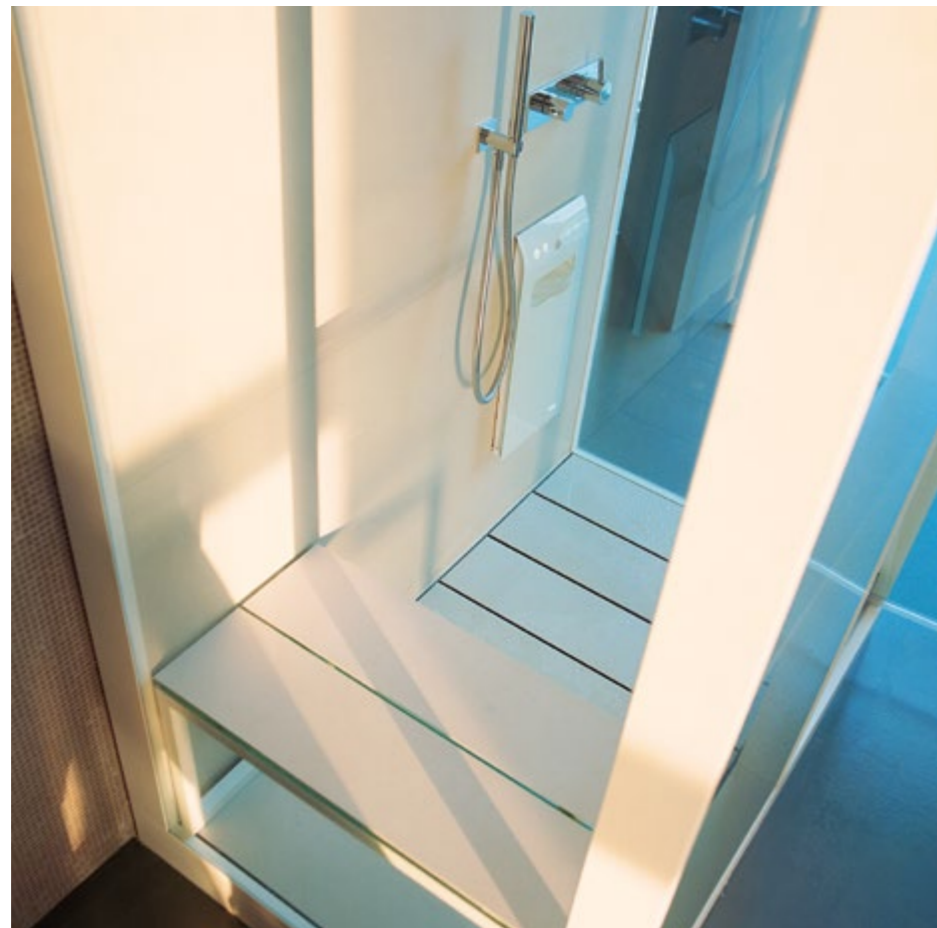

Hamмам with shower.  
Finish: White Cloud.

Version: H-Medium.  
Finish: White Cloud.

42 x 42 cm ceiling-mounted shower head  
with rain and nebuliser functions.

Aquasteam 45: the water delivery system is backlit to create a delightful effect of water seemingly gushing out of a natural spring in the wall.