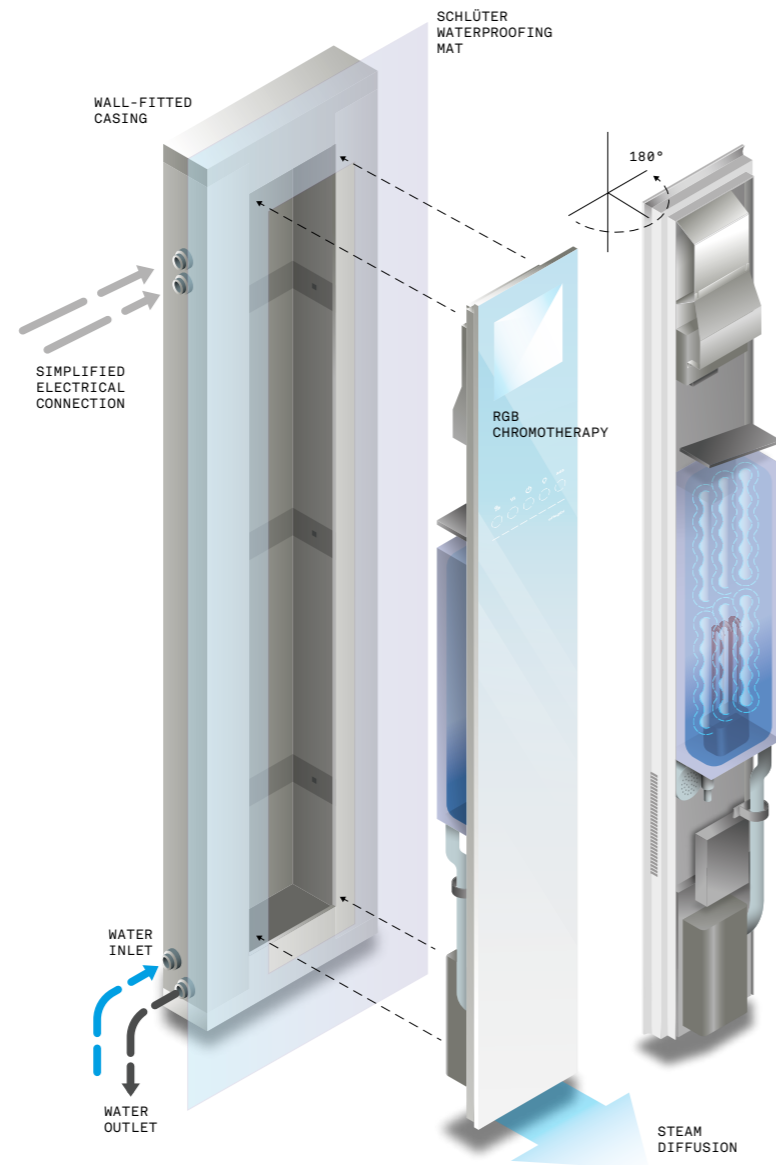

ECC - Effe Comfort Control

Sistema che consente di gestire a distanza il bagno turco dal proprio dispositivo, tramite l'App Effe ECC. Disponibile su iOS e Android.

ESS - Effe Sound System

Dispositivo Bluetooth per l'ascolto di musica all'interno della sauna o dell'hammam.

Materials

Screen-printed tempered glass panel.
Painted aluminium RAL 9003.

Features

Built in steam generator.
Automatic boiler cleaning system.
Water flow rate control system.
Automatic water drainage system.
Automatic energy saver function.
Touch-screen control panel with backlit icons and temperature gauge.
Power Steam Function: steam diffusion and forced ventilation heating system.
Caldo Doccia Function: unit pre-heating function with forced ventilation heating system.
Containers for essential oils.
Lighting system with Led RGB chromotherapy 5 fixed colours, 4 dynamic cycles and white light.

ECC - Effe Comfort Control

System that remotely controls the steam bath from your device, using the Effe ECC app. Available on iOS and Android.

ESS - Effe Sound System

Device with Bluetooth connection for listening to music inside the sauna or hammam.

Dimensioni

Dimensions
23 x 3,7 x h 165 cm

Controcassa

Counterbox
40 x 10 x h 173 cm

MODEL	POWER (KW)	VOLUME (M³)
30	3,0	0 - 3,5
45	4,5	3,5 - 4,5
60	6,0	4,5 - 6,2
90	9,0	6,2 - 9,2

Touch&Steam

/ steam generator /

PERFECT WELLNESS
SAUNA HAMMAM WATER
effe
PERFECT WELLNESS
BY EFFEGIBI

Premi Awards

DESIGN PLUS

COMPASSO
D'ORO ADI
MENZIONE
D'ONORE