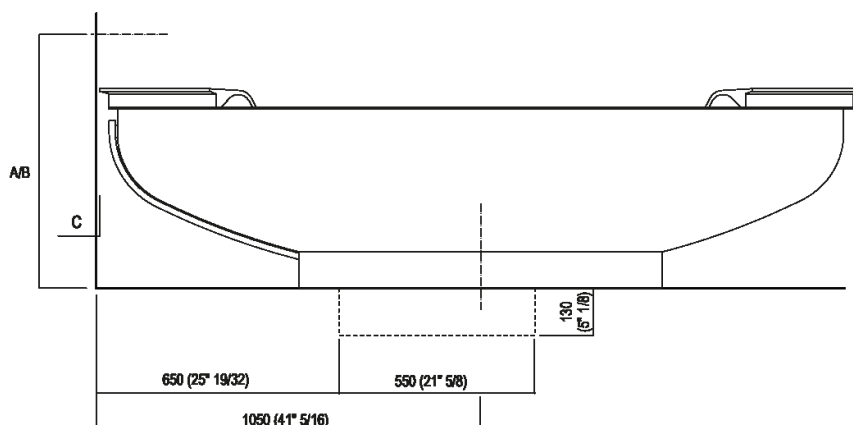

Height:	50 cm	19" 5/8 inches
Diameter:	204 cm	80" 3/8 inches
Weight:	254 kg	560 lbs
Capacity:	880 l	232 gal
Packaging:	210 x 210 x 55 cm	82" 5/8 x 82" 5/8 x 21" 5/8 inches
Total weight:	424 kg	935 lbs

Note: Approximate height, considering the piece's manual production; take into account a tolerance of mm +60/-30 (+2"3/8 / -1"1/4)

Finishes

-  White/dark grey
-  White

Materials

-  Stainless steel

Main dimensions

Dimensions for recess

Quote per rubinetteria a parete

	A*	B**	C
FEZ (EFEZ027)	620 (24*13/32)	-	80 (3*5/32)
LIMÓN (ELIM443)	620 (24*13/32)	-	80 (3*5/32)
MEMORY (EMEM324, EMEM343)	620 (24*13/32)	-	80 (3*5/32)
(EMEM342)	620 (24*13/32)	-	50 (1*31/32)
MEMORY MIX (EMIX437)	620 (24*13/32)	-	50 (1*31/32)
SQUARE (ERUB1117)	-	620 (24*13/32)	50 (1*31/32)
(ERUB1118)	-	620 (24*13/32)	80 (3*5/32)
SEN (ESEN0912V)	-	620 (24*13/32)	80 (3*5/32)

* inserasse gruppo / axial distance for tap
 ** filo inferiore gruppo / Tap's lower edge

Quote per piantane da terra

	A	B	C	D
FEZ 2 (EFEZ026, .MET885)	90 (3°35/64)	175 (6°57/64)	1075 (42°21/64)	1200 (47°1/4)
(EFEZ028)	135 (5°5/16)	210 (8°17/64)	1110 (43°45/64)	1235 (48°5/8)
LIMÓN (ELIM425)	135 (5°5/16)	210 (8°17/64)	1110 (43°45/64)	1235 (48°5/8)
MEMORY (EMEM325)	135 (5°5/16)	210 (8°17/64)	1110 (43°45/64)	1235 (48°5/8)
MEMORY MIX (EMIX425)	90 (3°35/64)	175 (6°57/64)	1075 (42°21/64)	1200 (47°1/4)
LIMÓN / MEMORY / MEMORY MIX (EMEM327)	135 (5°5/16)	210 (8°17/64)	1110 (43°45/64)	1235 (48°5/8)
SQUARE (ERUB1112, ERUB1115)	90 (3°35/64)	175 (6°57/64)	1075 (42°21/64)	1200 (47°1/4)
SEN (ESEN0911, ESEN0977)	90 (3°35/64)	130 (5°1/8)	1030 (44°31/64)	1155 (45°15/32)