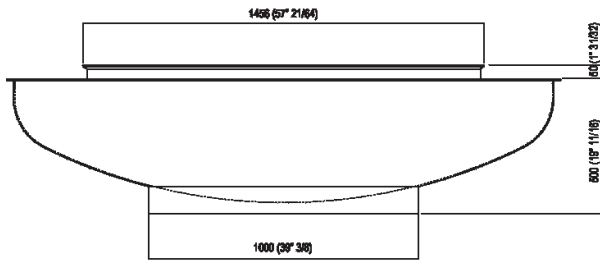

Height:	50 cm	19" 5/8 inches
Diameter:	204 cm	80" 3/8 inches
Weight:	254 kg	560 lbs
Capacity:	880 l	232 gal
Packaging:	210 x 210 x 55 cm	82" 5/8 x 82" 5/8 x 21" 5/8 inches
Total weight:	424 kg	935 lbs

Note: Approximate height, considering the piece's manual production; take into account a tolerance of mm +60/-30 (+2"3/8 / -1"1/4)

Finishes

-  White/dark grey
-  White

Materials

-  Stainless steel

Main dimensions

Dimensions for recess

Quote per rubinetteria a parete

	A*	B**	C
FEZ (EFEZ027)	620 (24*13/32)	-	80 (3*5/32)
LIMÓN (ELIM443)	620 (24*13/32)	-	80 (3*5/32)
MEMORY (EMEM324, EMEM343)	620 (24*13/32)	-	80 (3*5/32)
(EMEM342)	620 (24*13/32)	-	50 (1*31/32)
MEMORY MIX (EMIX437)	620 (24*13/32)	-	50 (1*31/32)
SQUARE (ERUB1117)	-	620 (24*13/32)	50 (1*31/32)
(ERUB1118)	-	620 (24*13/32)	80 (3*5/32)
SEN (ESEN0912V)	-	620 (24*13/32)	80 (3*5/32)

* inserasse gruppo / axial distance for tap
 ** filo inferiore gruppo / Tap's lower edge

Quote per piantane da terra

	A	B	C	D
FEZ 2 (EFEZ026, .MET885)	90 (3°35/64)	175 (6°57/64)	1075 (42°21/64)	1200 (47°1/4)
(EFEZ028)	135 (5°5/16)	210 (8°17/64)	1110 (43°45/64)	1235 (48°5/8)
LIMÓN (ELIM425)	135 (5°5/16)	210 (8°17/64)	1110 (43°45/64)	1235 (48°5/8)
MEMORY (EMEM325)	135 (5°5/16)	210 (8°17/64)	1110 (43°45/64)	1235 (48°5/8)
MEMORY MIX (EMIX425)	90 (3°35/64)	175 (6°57/64)	1075 (42°21/64)	1200 (47°1/4)
LIMÓN / MEMORY / MEMORY MIX (EMEM327)	135 (5°5/16)	210 (8°17/64)	1110 (43°45/64)	1235 (48°5/8)
SQUARE (ERUB1112, ERUB1115)	90 (3°35/64)	175 (6°57/64)	1075 (42°21/64)	1200 (47°1/4)
SEN (ESEN0911, ESEN0977)	90 (3°35/64)	130 (5°1/8)	1030 (44°31/64)	1155 (45°15/32)