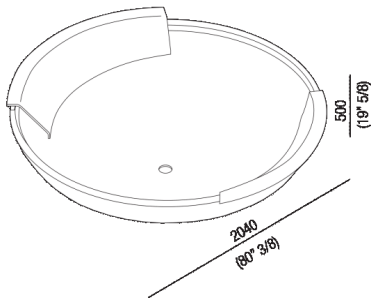

Bathtub with 2 backrests

AVAS0906DEZG

Benedini Associati, 2018

Big size round shape bathtub in stainless steel and bicoloured finish with white inner side and dark grey outside, with one or two backrests in white Cristalplant® outdoor. Suitable for Outdoor spaces.

Circular stainless steel bathtub, painted in white (RAL9003) with dark grey exterior (RAL7021) with backrest in white Cristalplant® outdoor, overflow hole, without tap holes. Taps can be wall or floor mounted. The bath must be fitted with waste trap .MET0433WU (.MET0434 for bathtubs on display). The two-coloured model can be made in a colour chosen by the client, price to be calculated. For an easier installation of the bathtubs we recommend to use the template for the positioning of the waste trap AKITPZVAS.

Height:	50 cm	19" 5/8 inches
Diameter:	204 cm	80" 3/8 inches
Weight:	254 kg	560 lbs
Capacity:	880 l	232 gal
Packaging:	210 x 210 x 55 cm	82" 5/8 x 82" 5/8 x 21" 5/8 inches
Total weight:	424 kg	935 lbs

Note: Approximate height, considering the piece's manual production; take into account a tolerance of mm +60/-30 (+2"3/8 / -1"1/4)

Finishes

-  White/dark grey
-  White

Materials

-  Stainless steel

Main dimensions