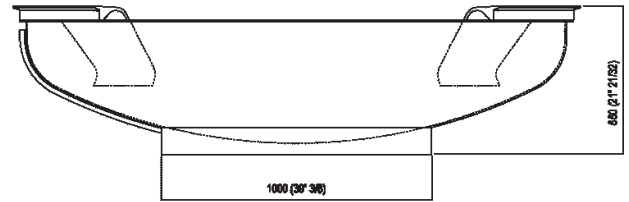

Height:	50 cm	19" 5/8 inches
Diameter:	204 cm	80" 3/8 inches
Weight:	254 kg	560 lbs
Capacity:	880 l	232 gal
Packaging:	210 x 210 x 55 cm	82" 5/8 x 82" 5/8 x 21" 5/8 inches
Total weight:	424 kg	935 lbs

Note: Approximate height, considering the piece's manual production; take into account a tolerance of mm +60/-30 (+2"3/8 / -1"1/4)

Finishes

-  White/dark grey
-  White

Materials

-  Stainless steel

Main dimensions

Dimensions for recess

Quote per rubinetteria a parete

	A*	B**	C
FEZ (EFEZ027)	620 (24*13/32)	-	80 (3*5/32)
LIMÓN (ELIM443)	620 (24*13/32)	-	80 (3*5/32)
MEMORY (EMEM324, EMEM343)	620 (24*13/32)	-	80 (3*5/32)
(EMEM342)	620 (24*13/32)	-	50 (1*31/32)
MEMORY MIX (EMIX437)	620 (24*13/32)	-	50 (1*31/32)
SQUARE (ERUB1117)	-	620 (24*13/32)	50 (1*31/32)
(ERUB1118)	-	620 (24*13/32)	80 (3*5/32)
SEN (ESEN0912V)	-	620 (24*13/32)	80 (3*5/32)

* inserasse gruppo / axial distance for tap
 ** filo inferiore gruppo / Tap's lower edge

Quote per piantane da terra

	A	B	C	D
FEZ 2 (EFEZ026, .MET885)	90 (3°35/64)	175 (6°57/64)	1075 (42°21/64)	1200 (47°1/4)
(EFEZ028)	135 (5°5/16)	210 (8°17/64)	1110 (43°45/64)	1235 (48°5/8)
LIMÓN (ELIM425)	135 (5°5/16)	210 (8°17/64)	1110 (43°45/64)	1235 (48°5/8)
MEMORY (EMEM325)	135 (5°5/16)	210 (8°17/64)	1110 (43°45/64)	1235 (48°5/8)
MEMORY MIX (EMIX425)	90 (3°35/64)	175 (6°57/64)	1075 (42°21/64)	1200 (47°1/4)
LIMÓN / MEMORY / MEMORY MIX (EMEM327)	135 (5°5/16)	210 (8°17/64)	1110 (43°45/64)	1235 (48°5/8)
SQUARE (ERUB1112, ERUB1115)	90 (3°35/64)	175 (6°57/64)	1075 (42°21/64)	1200 (47°1/4)
SEN (ESEN0911, ESEN0977)	90 (3°35/64)	130 (5°1/8)	1030 (44°31/64)	1155 (45°15/32)