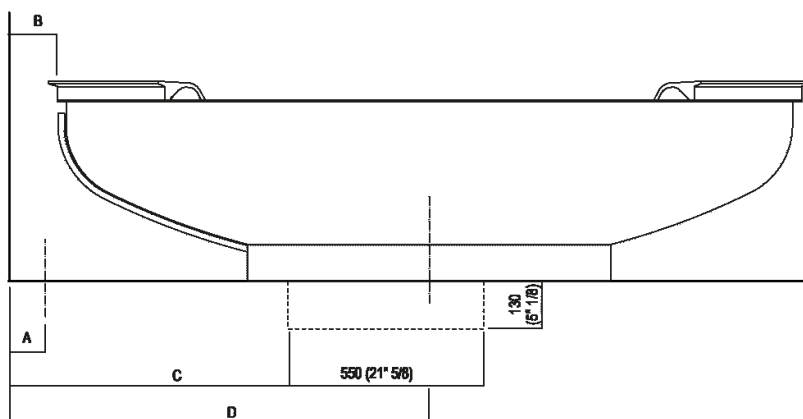

Height:	50 cm	19" 5/8 inches
Diameter:	204 cm	80" 3/8 inches
Weight:	254 kg	560 lbs
Capacity:	880 l	232 gal
Packaging:	210 x 210 x 55 cm	82" 5/8 x 82" 5/8 x 21" 5/8 inches
Total weight:	424 kg	935 lbs

Note: Approximate height, considering the piece's manual production; take into account a tolerance of mm +60/-30 (+2"3/8 / -1"1/4)

Finishes

-  White/dark grey
-  White

Materials

-  Stainless steel

Main dimensions

Dimensions for recess

Quote per rubinetteria a parete

	A*	B**	C
FEZ (EFEZ027)	620 (24*13/32)	-	80 (3*5/32)
LIMÓN (ELIM443)	620 (24*13/32)	-	80 (3*5/32)
MEMORY (EMEM324, EMEM343)	620 (24*13/32)	-	80 (3*5/32)
(EMEM342)	620 (24*13/32)	-	50 (1*31/32)
MEMORY MIX (EMIX437)	620 (24*13/32)	-	50 (1*31/32)
SQUARE (ERUB1117)	-	620 (24*13/32)	50 (1*31/32)
(ERUB1118)	-	620 (24*13/32)	80 (3*5/32)
SEN (ESEN0912V)	-	620 (24*13/32)	80 (3*5/32)

* inserasse gruppo / axial distance for tap
 ** filo inferiore gruppo / Tap's lower edge

Quote per piantane da terra

	A	B	C	D
FEZ 2 (EFEZ026, .MET885)	90 (3°35/64)	175 (6°57/64)	1075 (42°21/64)	1200 (47°1/4)
(EFEZ028)	135 (5°5/16)	210 (8°17/64)	1110 (43°45/64)	1235 (48°5/8)
LIMÓN (ELIM425)	135 (5°5/16)	210 (8°17/64)	1110 (43°45/64)	1235 (48°5/8)
MEMORY (EMEM325)	135 (5°5/16)	210 (8°17/64)	1110 (43°45/64)	1235 (48°5/8)
MEMORY MIX (EMIX425)	90 (3°35/64)	175 (6°57/64)	1075 (42°21/64)	1200 (47°1/4)
LIMÓN / MEMORY / MEMORY MIX (EMEM327)	135 (5°5/16)	210 (8°17/64)	1110 (43°45/64)	1235 (48°5/8)
SQUARE (ERUB1112, ERUB1115)	90 (3°35/64)	175 (6°57/64)	1075 (42°21/64)	1200 (47°1/4)
SEN (ESEN0911, ESEN0977)	90 (3°35/64)	130 (5°1/8)	1030 (44°31/64)	1155 (45°15/32)