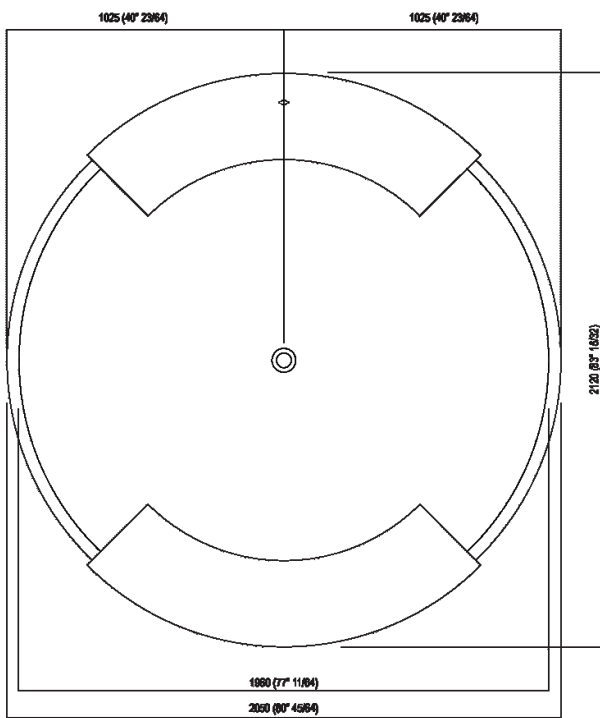

Height:	50 cm	19" 5/8 inches
Diameter:	204 cm	80" 3/8 inches
Weight:	254 kg	560 lbs
Capacity:	880 l	232 gal
Packaging:	210 x 210 x 55 cm	82" 5/8 x 82" 5/8 x 21" 5/8 inches
Total weight:	424 kg	935 lbs

Note: Approximate height, considering the piece's manual production; take into account a tolerance of mm +60/-30 (+2"3/8 / -1"1/4)

Finishes

-  White/dark grey
-  White

Materials

-  Stainless steel

Main dimensions

Dimensions for recess

Quote per rubinetteria a parete

	A*	B**	C
FEZ (EFEZ027)	620 (24*13/32)	-	80 (3*5/32)
LIMÓN (ELIM443)	620 (24*13/32)	-	80 (3*5/32)
MEMORY (EMEM324, EMEM343)	620 (24*13/32)	-	80 (3*5/32)
(EMEM342)	620 (24*13/32)	-	50 (1*31/32)
MEMORY MIX (EMIX437)	620 (24*13/32)	-	50 (1*31/32)
SQUARE (ERUB1117)	-	620 (24*13/32)	50 (1*31/32)
(ERUB1118)	-	620 (24*13/32)	80 (3*5/32)
SEN (ESEN0912V)	-	620 (24*13/32)	80 (3*5/32)

* inserasse gruppo / axial distance for tap
 ** filo inferiore gruppo / Tap's lower edge

Quote per piantane da terra

	A	B	C	D
FEZ 2 (EFEZ026, .MET885)	90 (3°35/64)	175 (6°57/64)	1075 (42°21/64)	1200 (47°1/4)
(EFEZ028)	135 (5°5/16)	210 (8°17/64)	1110 (43°45/64)	1235 (48°5/8)
LIMÓN (ELIM425)	135 (5°5/16)	210 (8°17/64)	1110 (43°45/64)	1235 (48°5/8)
MEMORY (EMEM325)	135 (5°5/16)	210 (8°17/64)	1110 (43°45/64)	1235 (48°5/8)
MEMORY MIX (EMIX425)	90 (3°35/64)	175 (6°57/64)	1075 (42°21/64)	1200 (47°1/4)
LIMÓN / MEMORY / MEMORY MIX (EMEM327)	135 (5°5/16)	210 (8°17/64)	1110 (43°45/64)	1235 (48°5/8)
SQUARE (ERUB1112, ERUB1115)	90 (3°35/64)	175 (6°57/64)	1075 (42°21/64)	1200 (47°1/4)
SEN (ESEN0911, ESEN0977)	90 (3°35/64)	130 (5°1/8)	1030 (44°31/64)	1155 (45°15/32)