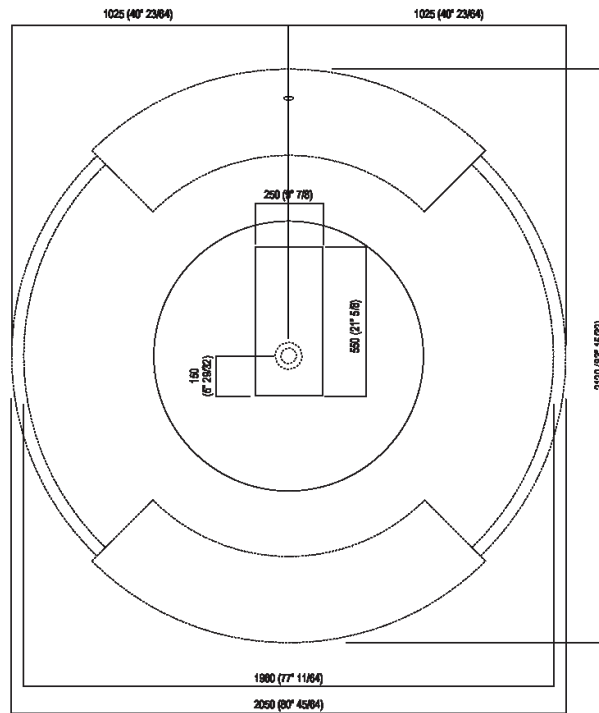

Height:	50 cm	19" 5/8 inches
Diameter:	204 cm	80" 3/8 inches
Weight:	254 kg	560 lbs
Capacity:	880 l	232 gal
Packaging:	210 x 210 x 55 cm	82" 5/8 x 82" 5/8 x 21" 5/8 inches
Total weight:	424 kg	935 lbs

Note: Approximate height, considering the piece's manual production; take into account a tolerance of mm +60/-30 (+2"3/8 / -1"1/4)

Finishes

-  White/dark grey
-  White

Materials

-  Stainless steel

Main dimensions

Dimensions for recess

Quote per rubinetteria a parete

	A*	B**	C
FEZ (EFEZ027)	620 (24*13/32)	-	80 (3*5/32)
LIMÓN (ELIM443)	620 (24*13/32)	-	80 (3*5/32)
MEMORY (EMEM324, EMEM343)	620 (24*13/32)	-	80 (3*5/32)
(EMEM342)	620 (24*13/32)	-	50 (1*31/32)
MEMORY MIX (EMIX437)	620 (24*13/32)	-	50 (1*31/32)
SQUARE (ERUB1117)	-	620 (24*13/32)	50 (1*31/32)
(ERUB1118)	-	620 (24*13/32)	80 (3*5/32)
SEN (ESEN0912V)	-	620 (24*13/32)	80 (3*5/32)

* inserasse gruppo / axial distance for tap
 ** filo inferiore gruppo / Tap's lower edge

Quote per piantane da terra

	A	B	C	D
FEZ 2 (EFEZ026, .MET885)	90 (3°35/64)	175 (6°57/64)	1075 (42°21/64)	1200 (47°1/4)
(EFEZ028)	135 (5°5/16)	210 (8°17/64)	1110 (43°45/64)	1235 (48°5/8)
LIMÓN (ELIM425)	135 (5°5/16)	210 (8°17/64)	1110 (43°45/64)	1235 (48°5/8)
MEMORY (EMEM325)	135 (5°5/16)	210 (8°17/64)	1110 (43°45/64)	1235 (48°5/8)
MEMORY MIX (EMIX425)	90 (3°35/64)	175 (6°57/64)	1075 (42°21/64)	1200 (47°1/4)
LIMÓN / MEMORY / MEMORY MIX (EMEM327)	135 (5°5/16)	210 (8°17/64)	1110 (43°45/64)	1235 (48°5/8)
SQUARE (ERUB1112, ERUB1115)	90 (3°35/64)	175 (6°57/64)	1075 (42°21/64)	1200 (47°1/4)
SEN (ESEN0911, ESEN0977)	90 (3°35/64)	130 (5°1/8)	1030 (44°31/64)	1155 (45°15/32)