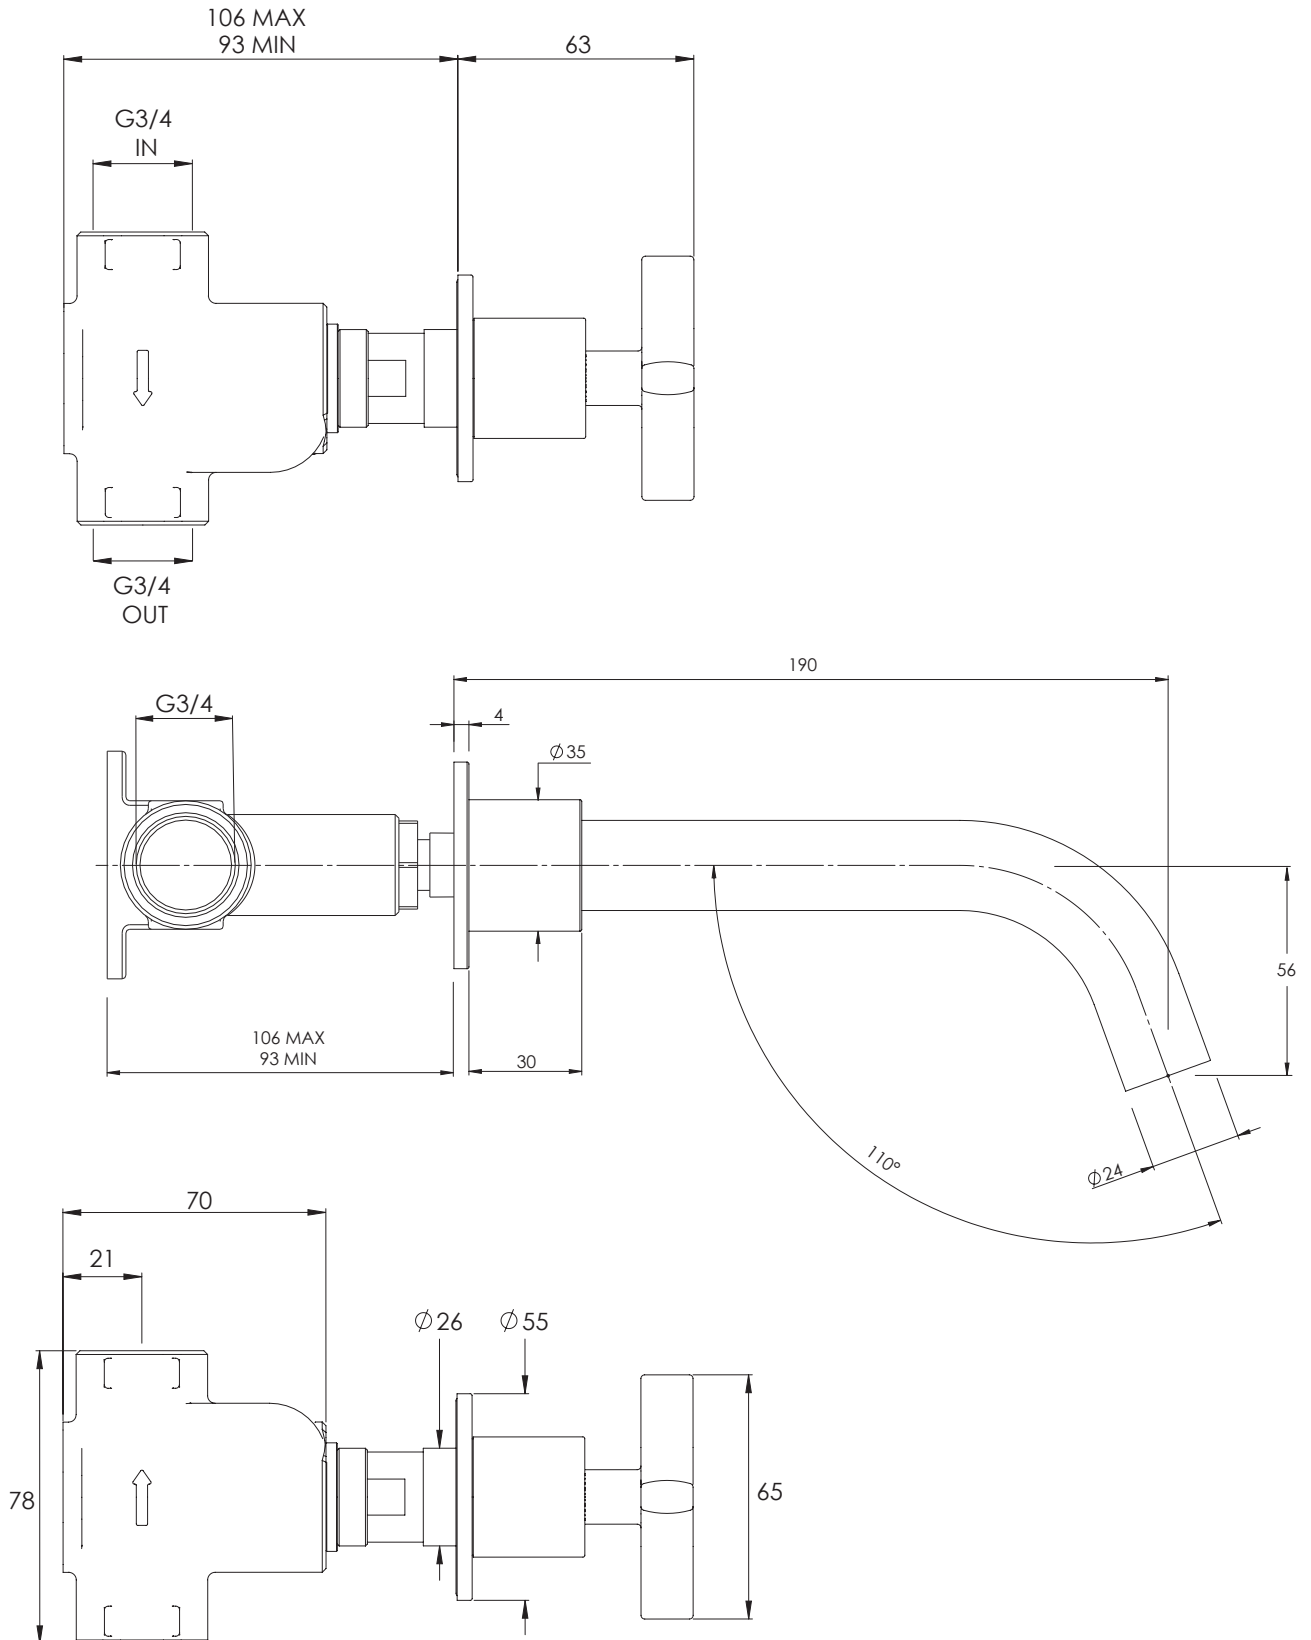

COALBROOK

ZU2005

WALL MOUNTED BATH FILLER

DATE: 04/01/22

REVISION: A

DIMENSIONS IN MILLIMETRES

WHILST EVERY EFFORT IS MADE TO ENSURE THE ACCURACY OF THESE DATA SHEETS THEY ARE SUBJECT TO CHANGE WITHOUT NOTICE AS PART OF THE COMPANY'S PRODUCT DEVELOPMENT PROCESS