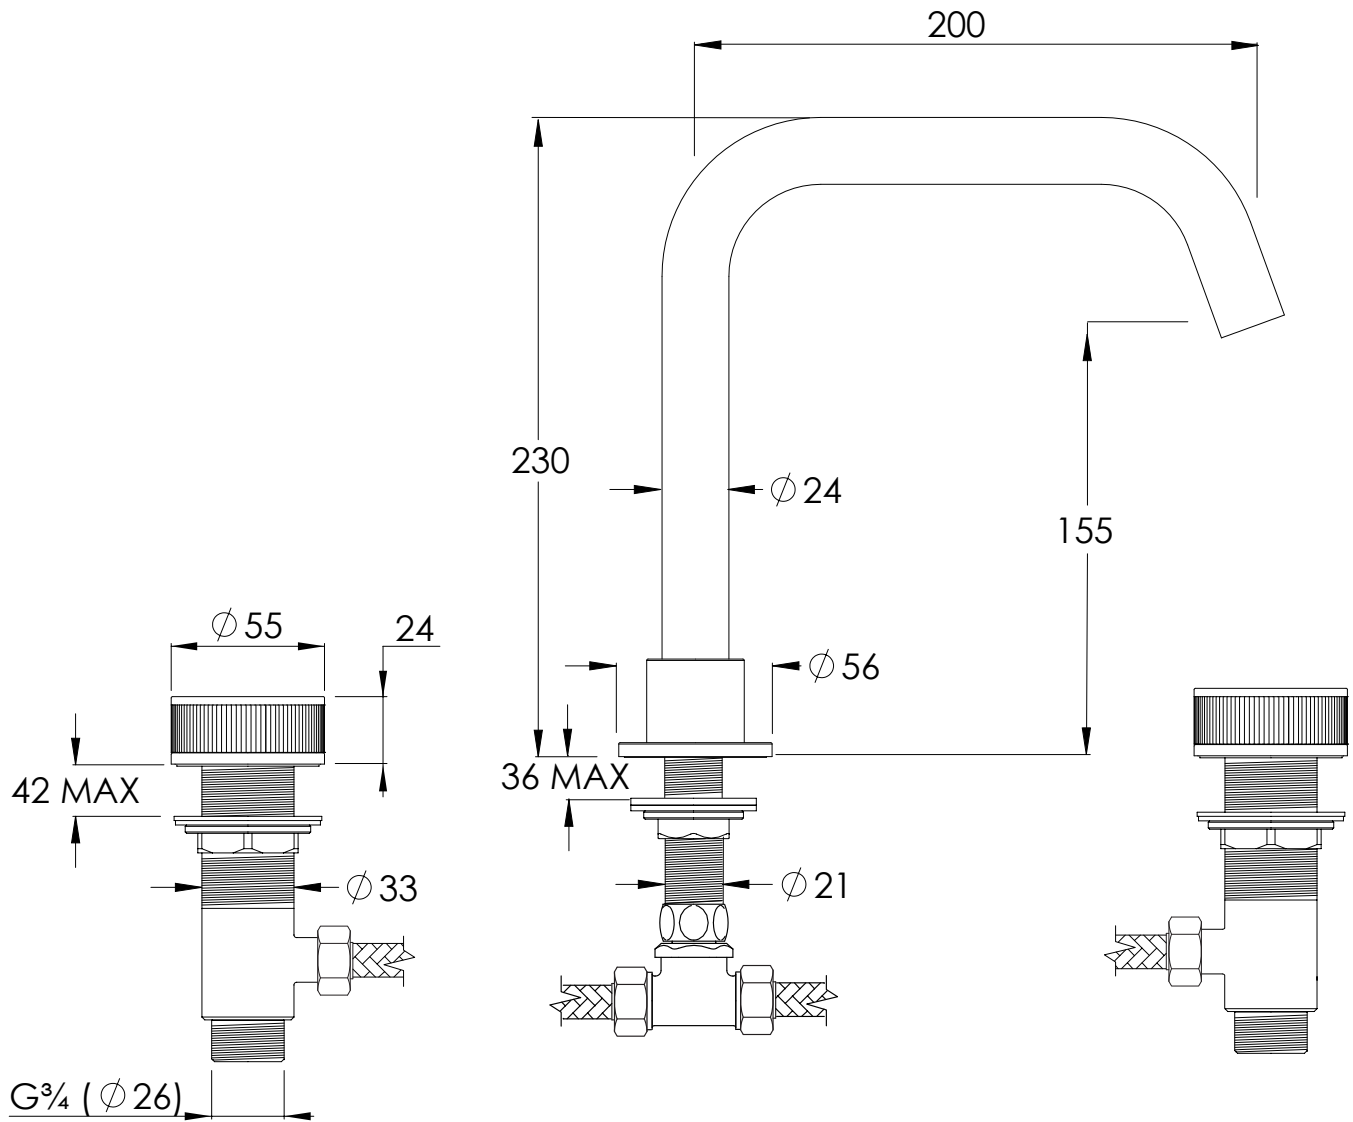

COALBROOK

DC2006

DECK MOUNTED BATH FILLER

DATE: 04/01/22

REVISION: A

DIMENSIONS IN MILLIMETRES

WHILST EVERY EFFORT IS MADE TO ENSURE THE ACCURACY OF THESE DATA SHEETS THEY ARE SUBJECT TO CHANGE WITHOUT NOTICE AS PART OF THE COMPANY'S PRODUCT DEVELOPMENT PROCESS