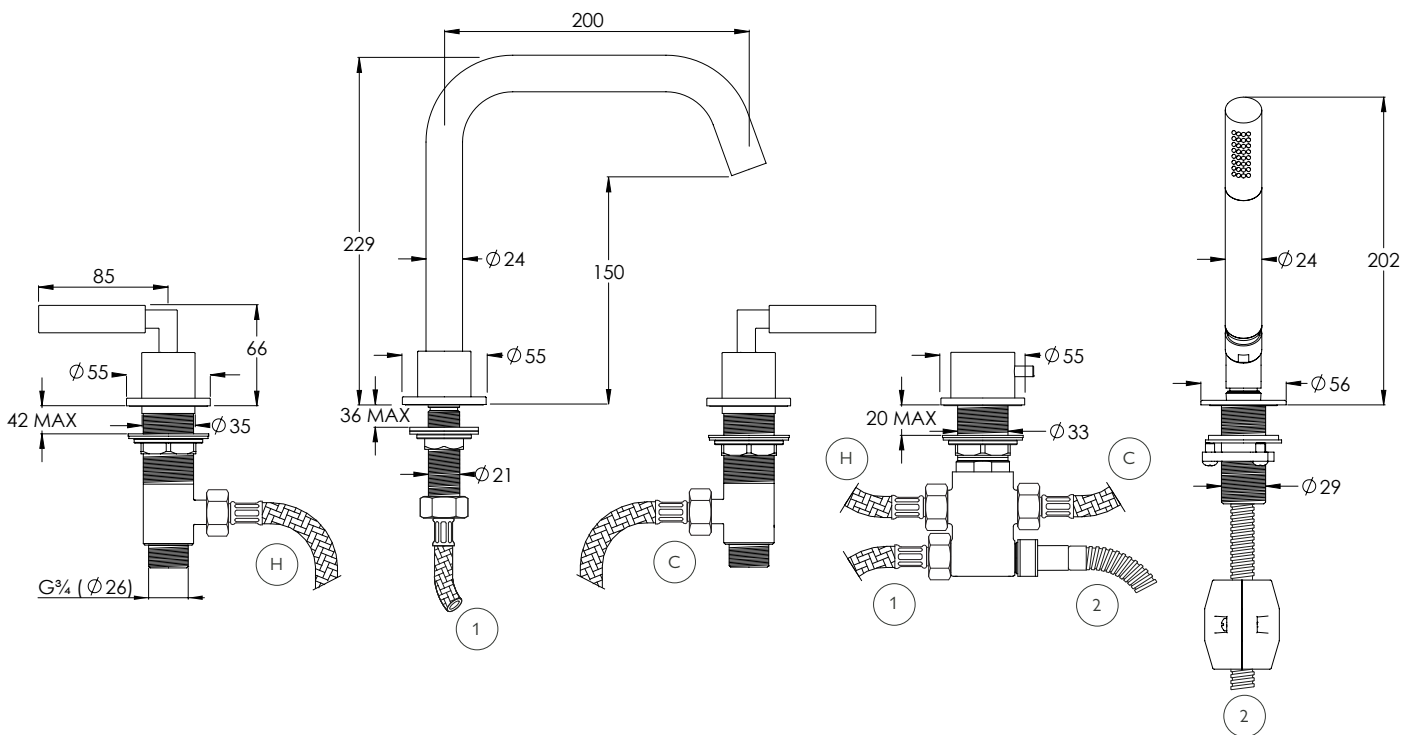

COALBROOK

ZU2000

5 HOLE DECK MOUNTED BATH FILLER
WITH PULL OUT HANDSPRAY

DATE: 02/09/21

REVISION: A

DIMENSIONS IN MILLIMETRES

WHILST EVERY EFFORT IS MADE TO ENSURE THE ACCURACY OF THESE DATA SHEETS THEY ARE SUBJECT TO CHANGE WITHOUT NOTICE AS PART OF THE COMPANY'S PRODUCT DEVELOPMENT PROCESS