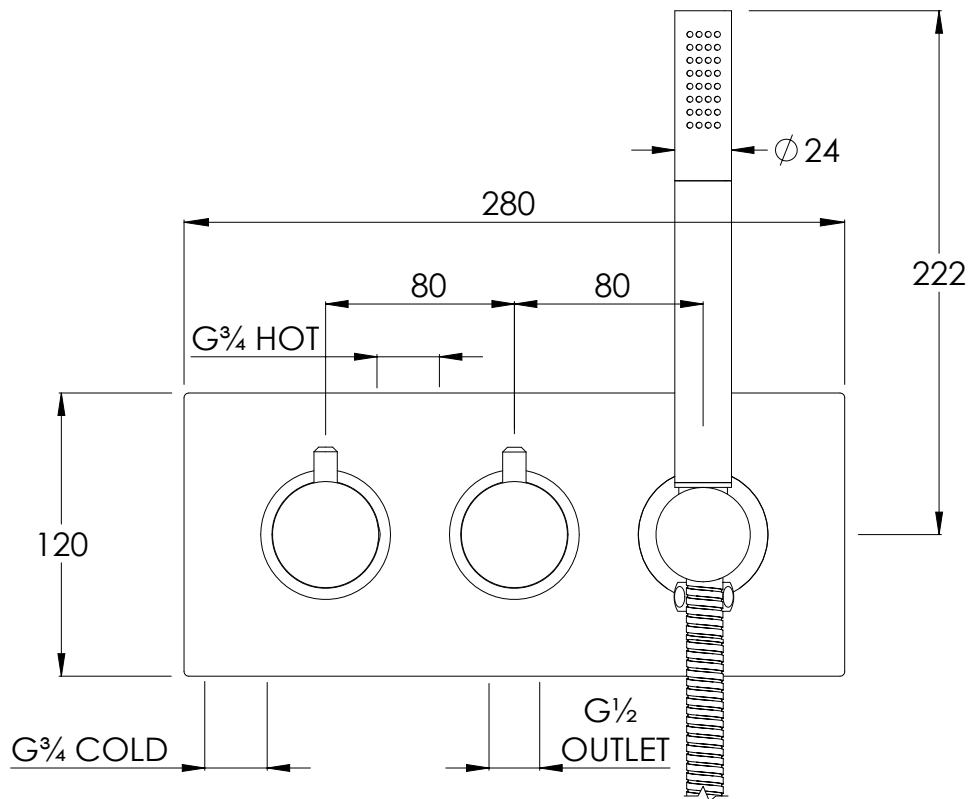

COALBROOK

DO3004

2 OUTLET SHOWER VALVE WITH HANDSPRAY

DATE: 11/08/20

REVISION: B

DIMENSIONS IN MILLIMETRES

WHILST EVERY EFFORT IS MADE TO ENSURE THE ACCURACY OF THESE DATA SHEETS THEY ARE SUBJECT TO CHANGE WITHOUT NOTICE AS PART OF THE COMPANY'S PRODUCT DEVELOPMENT PROCESS