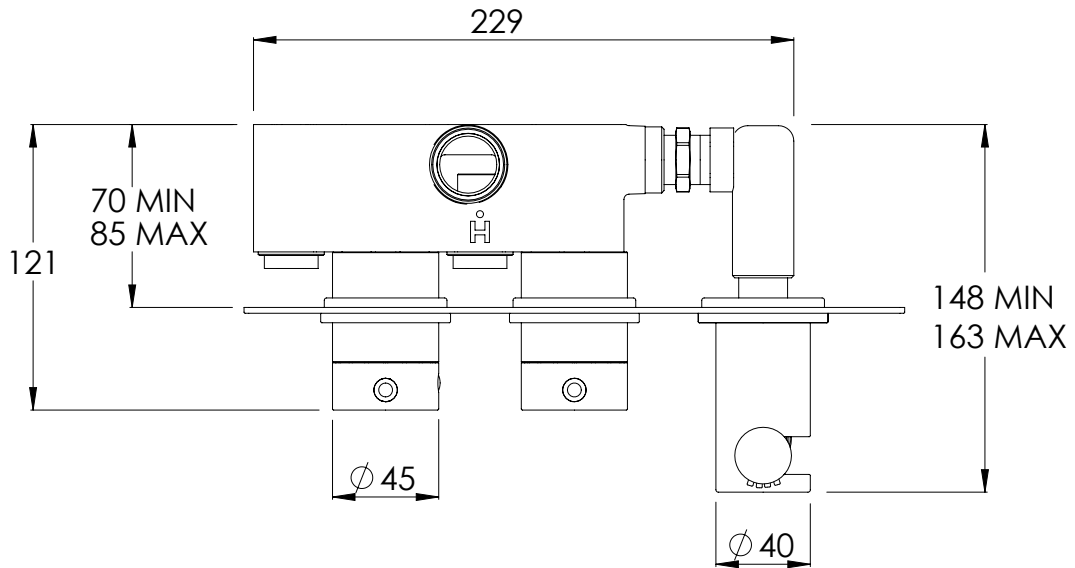

COALBROOK

DO3004

2 OUTLET SHOWER VALVE WITH HANDSPRAY

DATE: 11/08/20

REVISION: B

DIMENSIONS IN MILLIMETRES

WHILST EVERY EFFORT IS MADE TO ENSURE THE ACCURACY OF THESE DATA SHEETS THEY ARE SUBJECT TO CHANGE WITHOUT NOTICE AS PART OF THE COMPANY'S PRODUCT DEVELOPMENT PROCESS